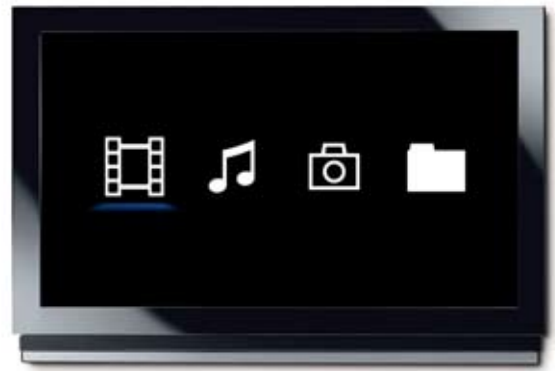

Features

- Windows and Mac compatible
- Hi-Speed USB 2.0 (USB 1.1 compatible)
- HDMI video (up to 1080p)
- Composite video connection
- Supports many video, audio, and photo formats

Box Content

- LaCinema Rugged HD
- HDMI cable
- A/V cable (stereo audio and composite video)
- Remote control and 2 x AAA batteries
- Power adapter
- Hi-Speed USB 2.0 cable
- CD-ROM with User Manual
- Quick Install Guide

System Requirements

- PC or Mac with a USB port
- Windows 2000, Windows XP, Windows Vista™ / Mac OS X 10.3 or higher
- 256MB RAM minimum

Store Multimedia Files via USB