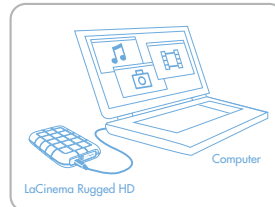

Features

- Windows and Mac compatible
- Hi-Speed USB 2.0 (USB 1.1 compatible)
- HDMI video (up to 1080p)
- Composite video connection
- Supports many video, audio, and photo formats

Box Content

- LaCinema Rugged HD
- HDMI cable
- A/V cable (stereo audio and composite video)
- Remote control and 2 x AAA batteries
- Power adapter
- Hi-Speed USB 2.0 cable
- CD-ROM with User Manual
- Quick Install Guide

System Requirements

- PC or Mac with a USB port
- Windows 2000, Windows XP, Windows Vista™ / Mac OS X 10.3 or higher
- 256MB RAM minimum

Store Multimedia Files via USB